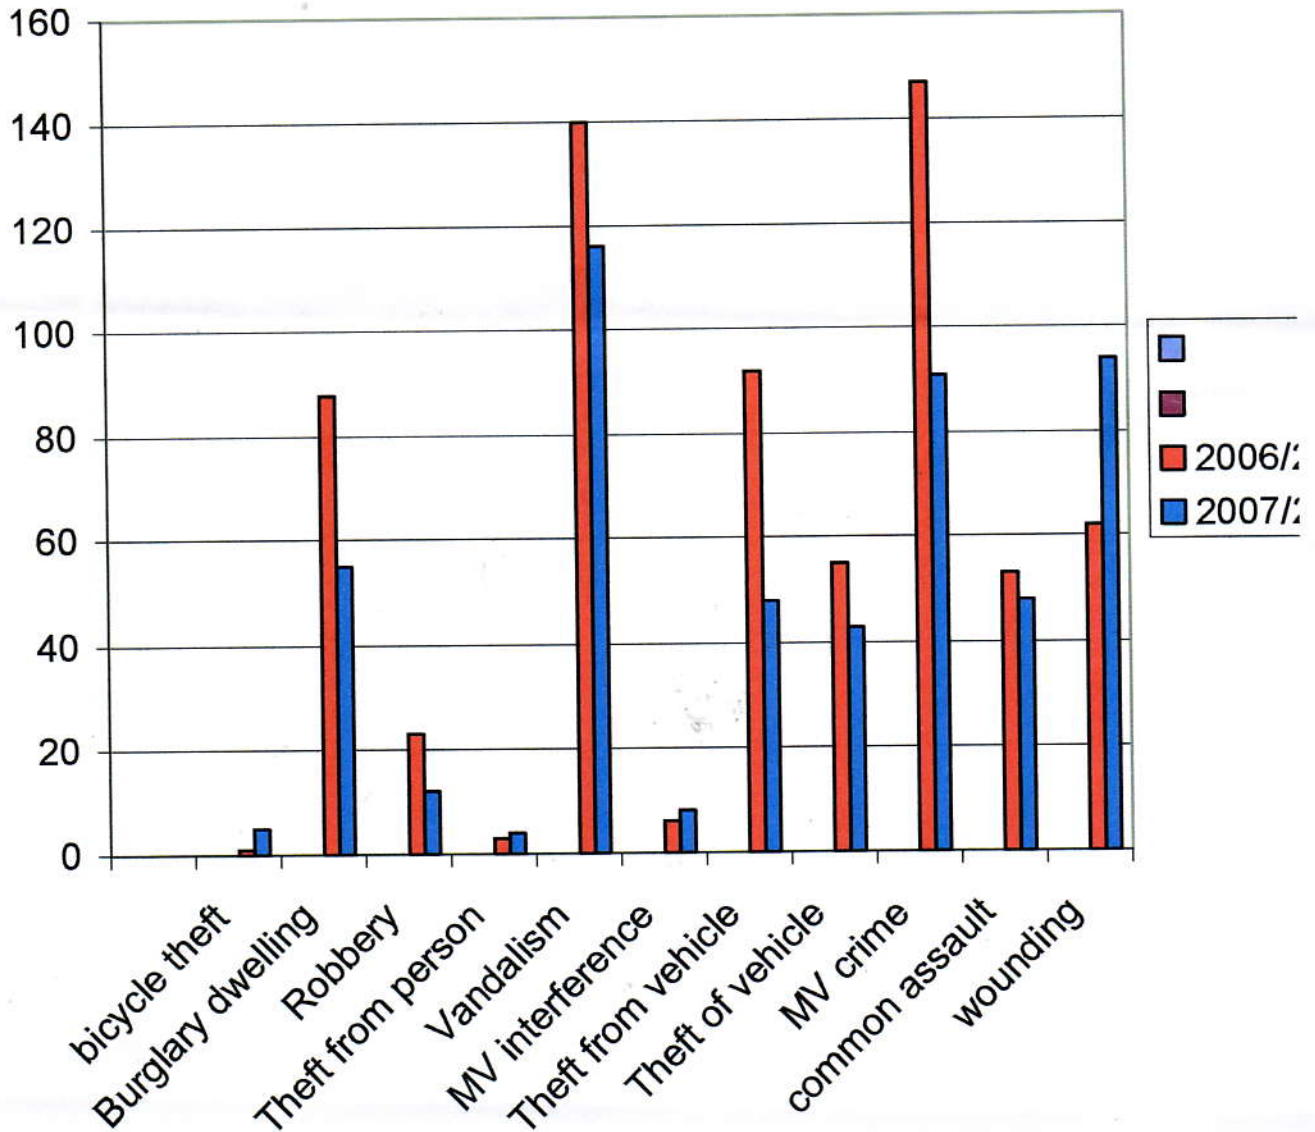

Total BCS crime 2007-2008 Coldharbour & New Eltham

Total BCS crime 2006 – 2007 Coldharbour & New Eltham

BCS Crime Comparison year 2006/2007 – 2007/2008

Coldharbour & New Eltham SNT

Coldharbour & New Eltham total crimes reported compared to other 17 wards within Greenwich

Coldharbour & New Eltham 11% decrease in crimes compared to other 17 wards with-in Greenwich