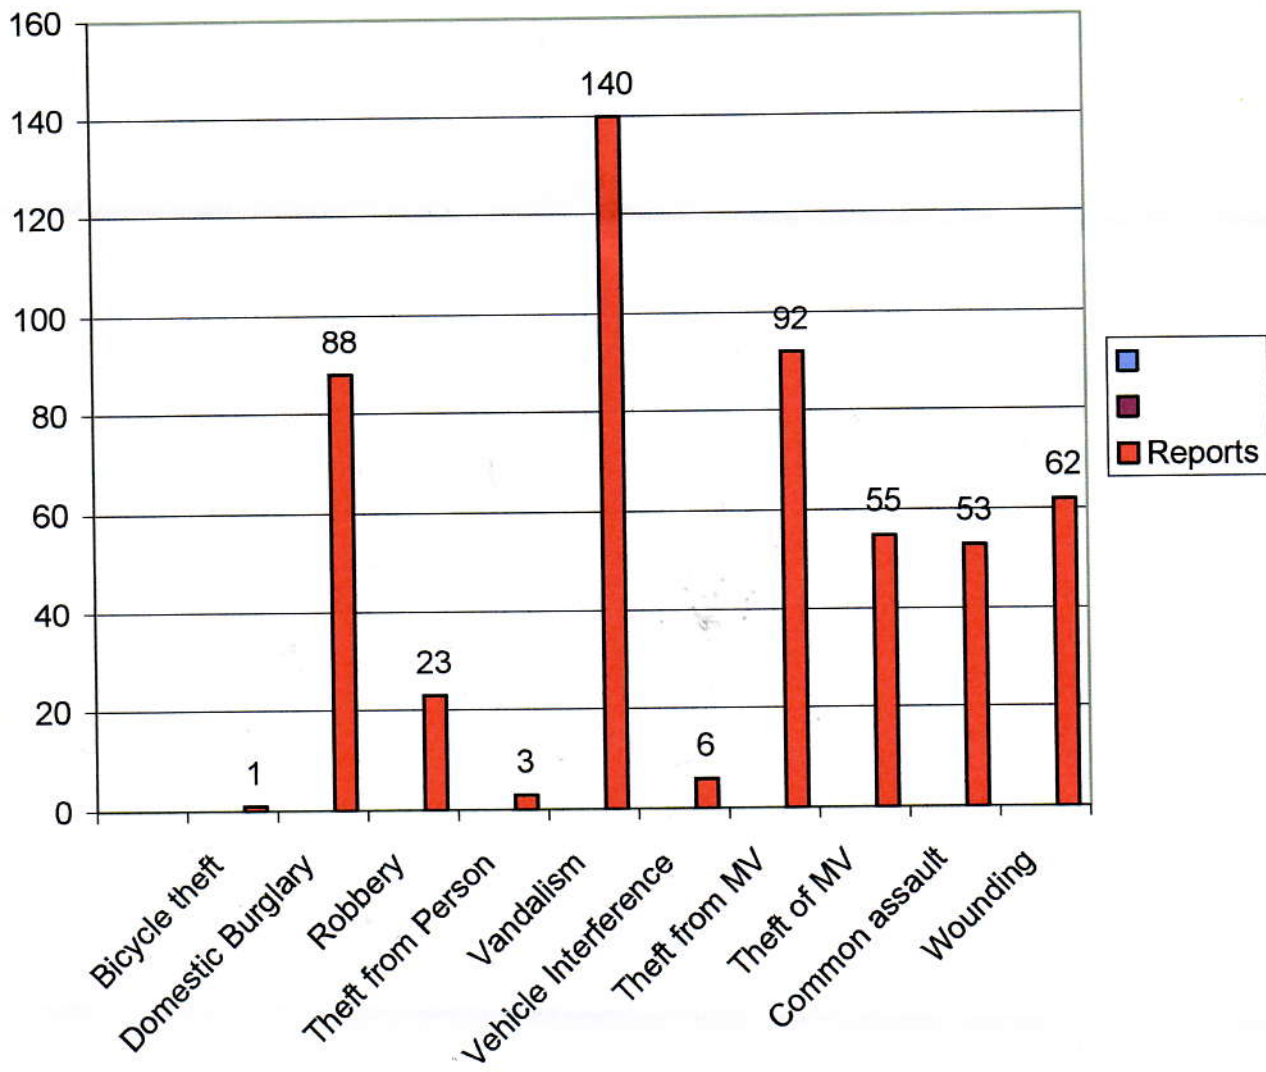

Total BCS crime 2007-2008 Coldharbour & New Eltham

Total BCS crime 2006 – 2007 Coldharbour & New Eltham

BCS Crime Comparison year 2006/2007 – 2007/2008

Coldharbour & New Eltham SNT

Coldharbour & New Eltham total crimes reported compared to other 17 wards within Greenwich

Coldharbour & New Eltham 11% decrease in crimes compared to other 17 wards with-in Greenwich