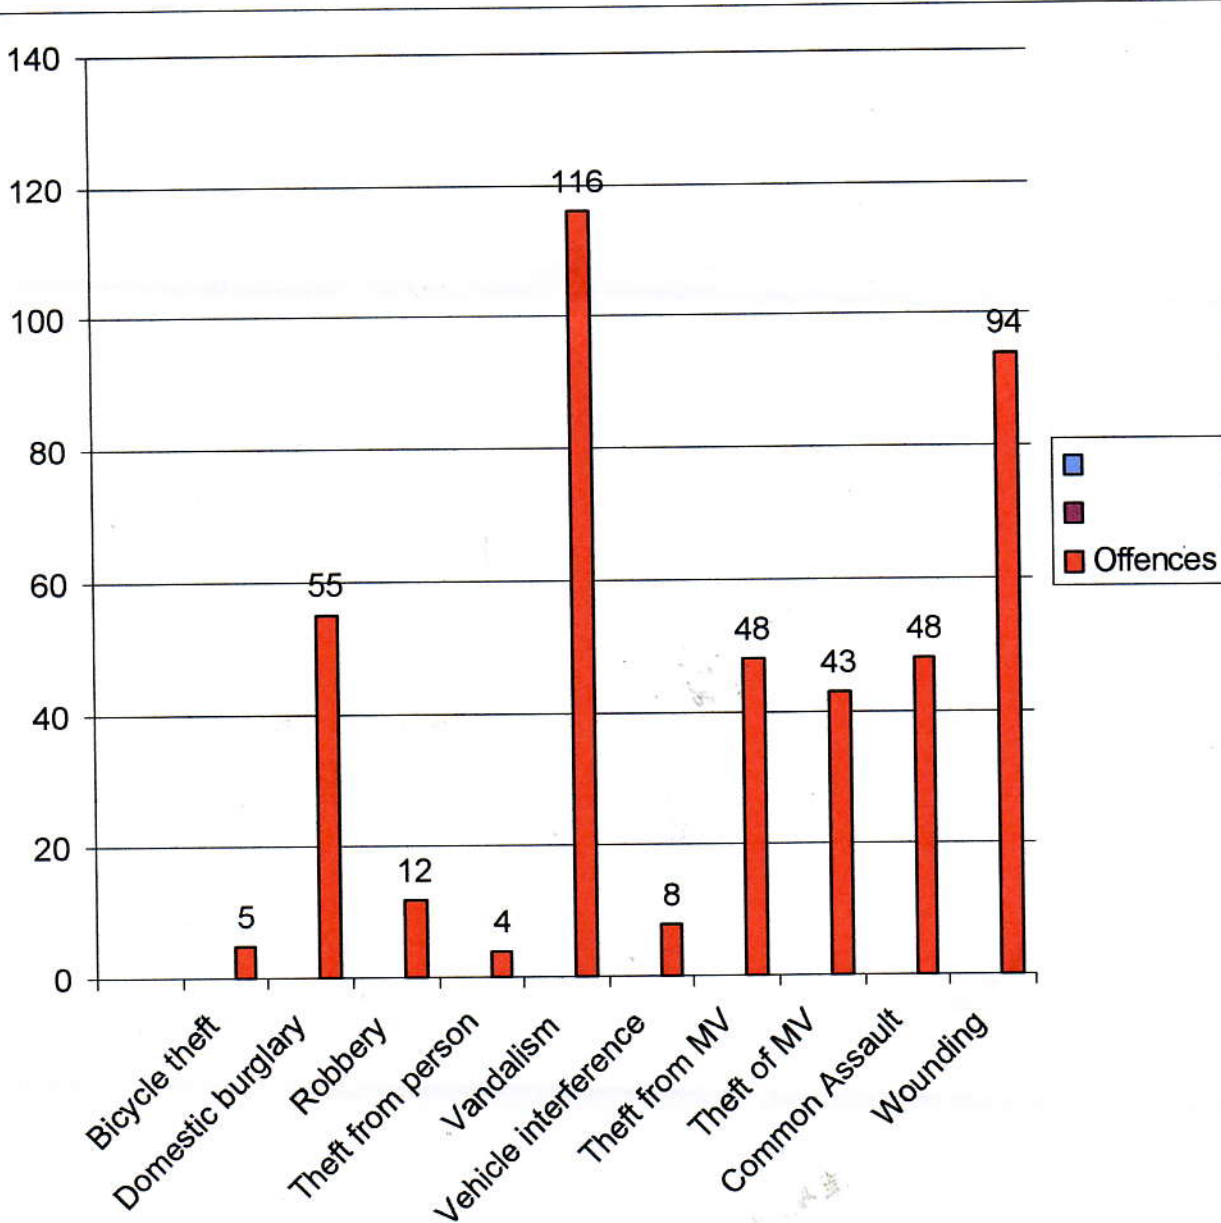

Total BCS crime 2007-2008 Coldharbour & New Eltham

Total BCS crime 2006 – 2007 Coldharbour & New Eltham

BCS Crime Comparison year 2006/2007 – 2007/2008

Coldharbour & New Eltham SNT

Coldharbour & New Eltham total crimes reported compared to other 17 wards within Greenwich

Coldharbour & New Eltham 11% decrease in crimes compared to other 17 wards with-in Greenwich