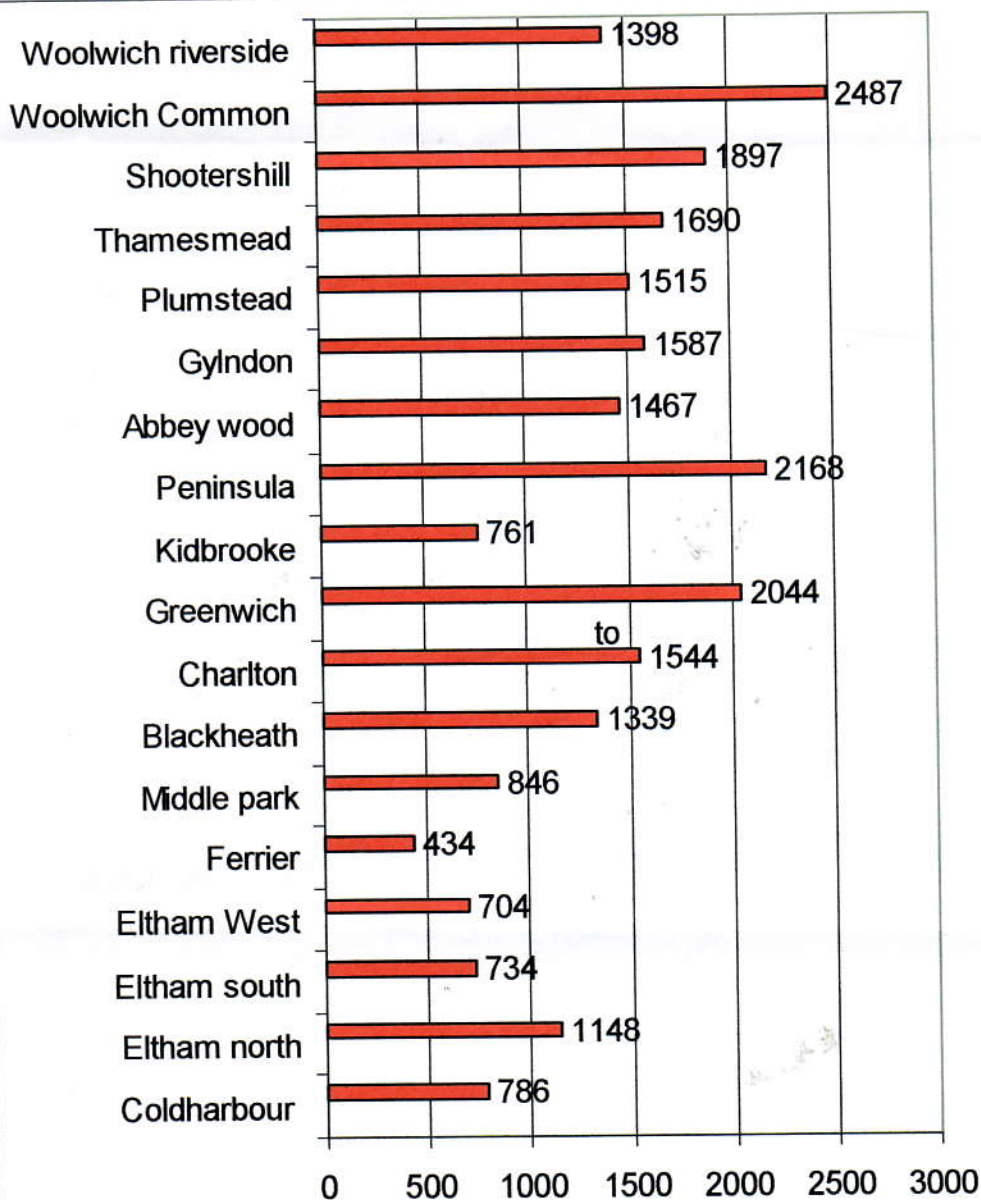

Total BCS crime 2007-2008 Coldharbour & New Eltham

Total BCS crime 2006 – 2007 Coldharbour & New Eltham

BCS Crime Comparison year 2006/2007 – 2007/2008

Coldharbour & New Eltham SNT

Coldharbour & New Eltham total crimes reported compared to other 17 wards within Greenwich

Coldharbour & New Eltham 11% decrease in crimes compared to other 17 wards with-in Greenwich